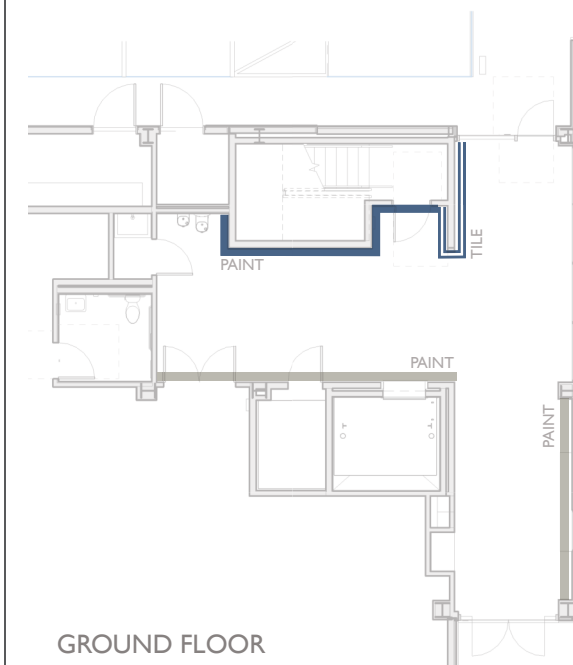

OPTION A - CORONA BLUE TILE (APPROVED 8/15/2019)

EAST

SOUTH

NORTH
OPTION A - CORONA BLUE TILE

WEST

THIRD FLOOR

SECOND FLOOR

GROUND FLOOR

OPTION A (REVISED 7/12) - PHOTO REFERENCE

Marca Corona 4D | Deep Blue Matte | 13x32"

Elemental Canvas | Classic Gray | 12x24"

REFERENCE IMAGES