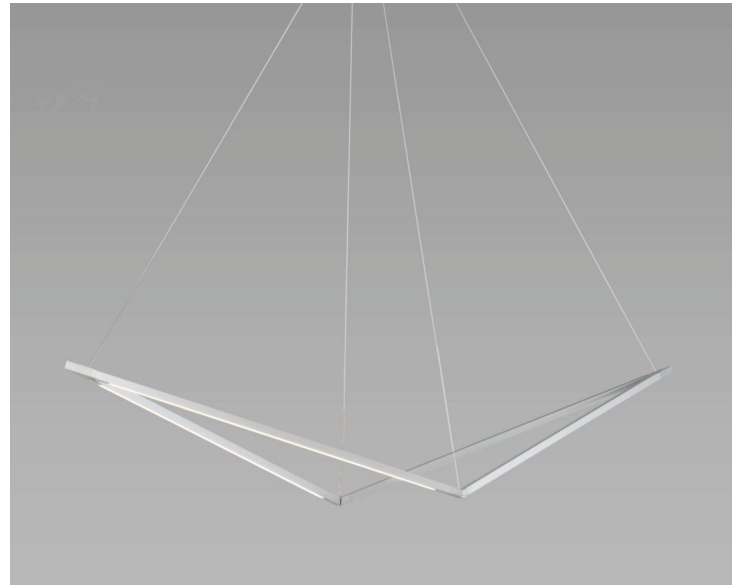

EXTERIOR MATERIALS
REFERENCE

Elemental Canvas, Daltile/American Olean
Classic Gray EC05, 12 x 24
\$3.19 / SF

Walker Zanger/ Marca Corona 4D
13"x 32, Deep Blue Matte
\$8.20 / SF (Walker Zanger)

APPROVED INTERIORS

OPTION A - CORONA BLUE TILE (APPROVED 8/15/2019)

EAST

SOUTH

NORTH
OPTION A - CORONA BLUE TILE

WEST

THIRD FLOOR

SECOND FLOOR

GROUND FLOOR

OPTION A (REVISED 7/12) - PHOTO REFERENCE

Marca Corona 4D | Deep Blue Matte | 13x32"

Elemental Canvas | Classic Gray | 12x24"

REFERENCE IMAGES