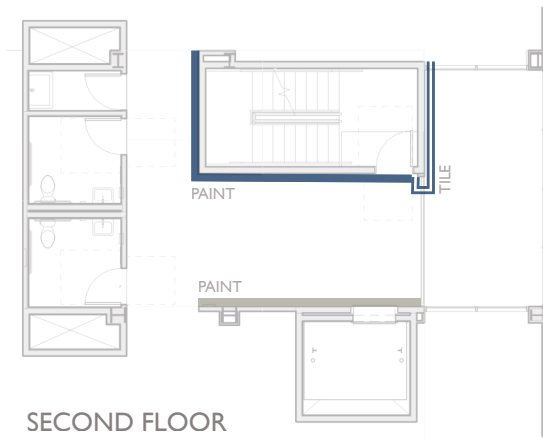

OPTION A - CORONA BLUE TILE (APPROVED 8/15/2019)

EAST

SOUTH

NORTH
OPTION A - CORONA BLUE TILE

WEST

THIRD FLOOR

SECOND FLOOR

GROUND FLOOR

OPTION A (REVISED 7/12) - PHOTO REFERENCE

Marca Corona 4D | Deep Blue Matte | 13x32"

Elemental Canvas | Classic Gray | 12x24"

REFERENCE IMAGES