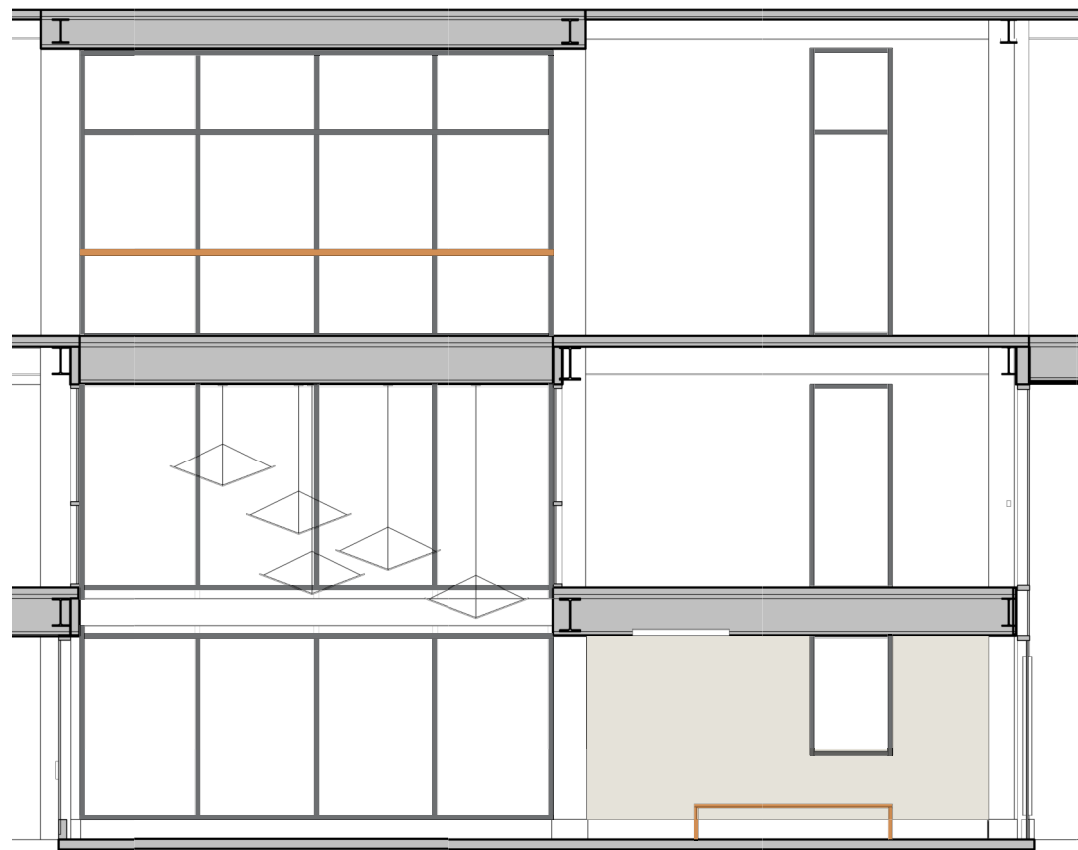

EXTERIOR MATERIALS
REFERENCE

Elemental Canvas, Daltile/American Olean
Classic Gray EC05, 12 x 24
\$3.19 / SF

Walker Zanger/ Marca Corona 4D
13"x 32, Deep Blue Matte
\$8.20 / SF (Walker Zanger)

APPROVED INTERIORS

OPTION A - CORONA BLUE TILE (APPROVED 8/15/2019)

EAST

SOUTH

NORTH
OPTION A - CORONA BLUE TILE

WEST

THIRD FLOOR

SECOND FLOOR

GROUND FLOOR

OPTION A (REVISED 7/12) - PHOTO REFERENCE

Marca Corona 4D | Deep Blue Matte | 13x32"

Elemental Canvas | Classic Gray | 12x24"

REFERENCE IMAGES