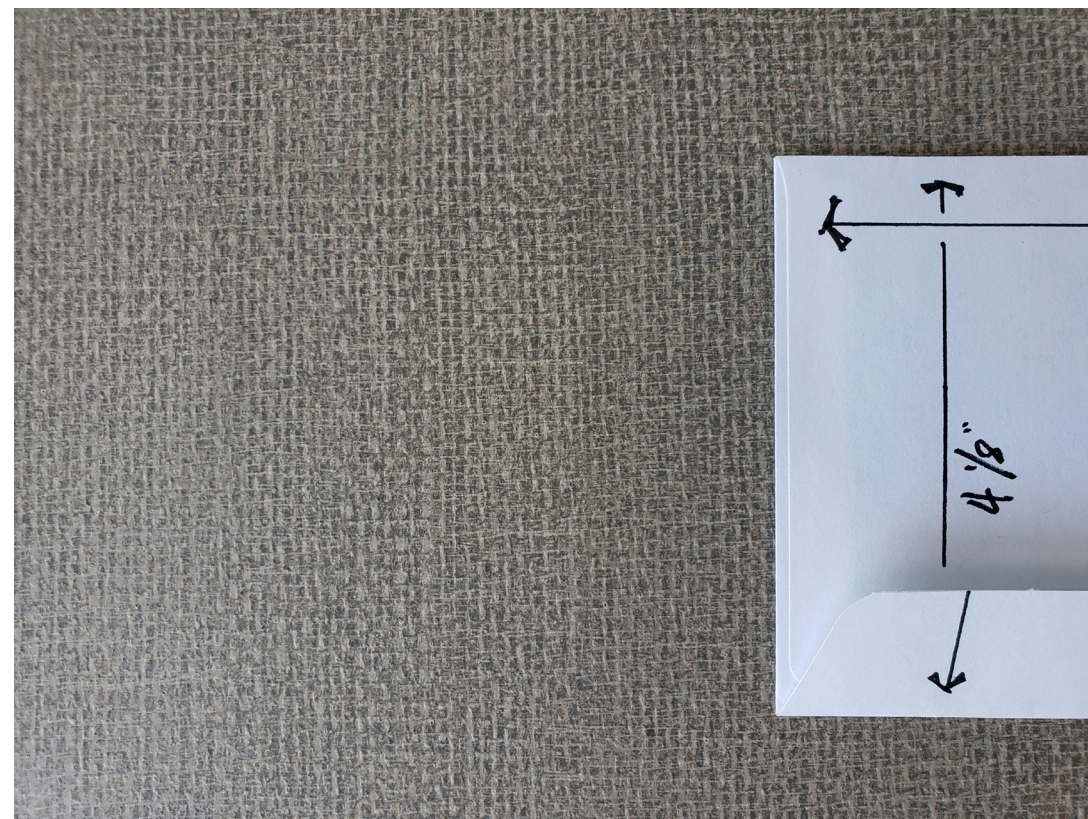

OPTION A (REVISED 7/12) - PHOTO REFERENCE

Marca Corona 4D | Deep Blue Matte | 13x32"

Elemental Canvas | Classic Gray | 12x24"

REFERENCE IMAGES