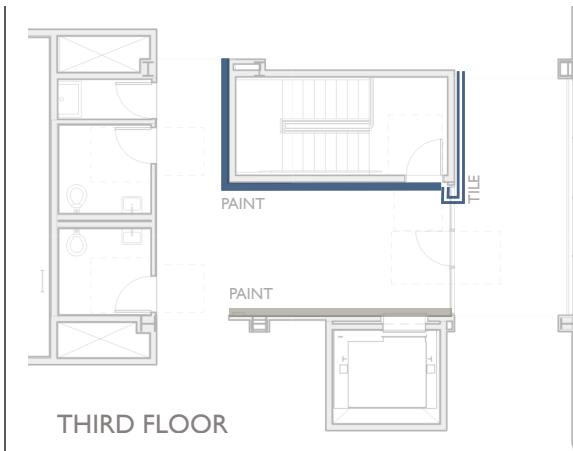

OPTION A - CORONA BLUE TILE (APPROVED 8/15/2019)

EAST

SOUTH

NORTH
OPTION A - CORONA BLUE TILE

WEST

THIRD FLOOR

SECOND FLOOR

GROUND FLOOR

OPTION A (REVISED 7/12) - PHOTO REFERENCE

Marca Corona 4D | Deep Blue Matte | 13x32"

Elemental Canvas | Classic Gray | 12x24"

REFERENCE IMAGES