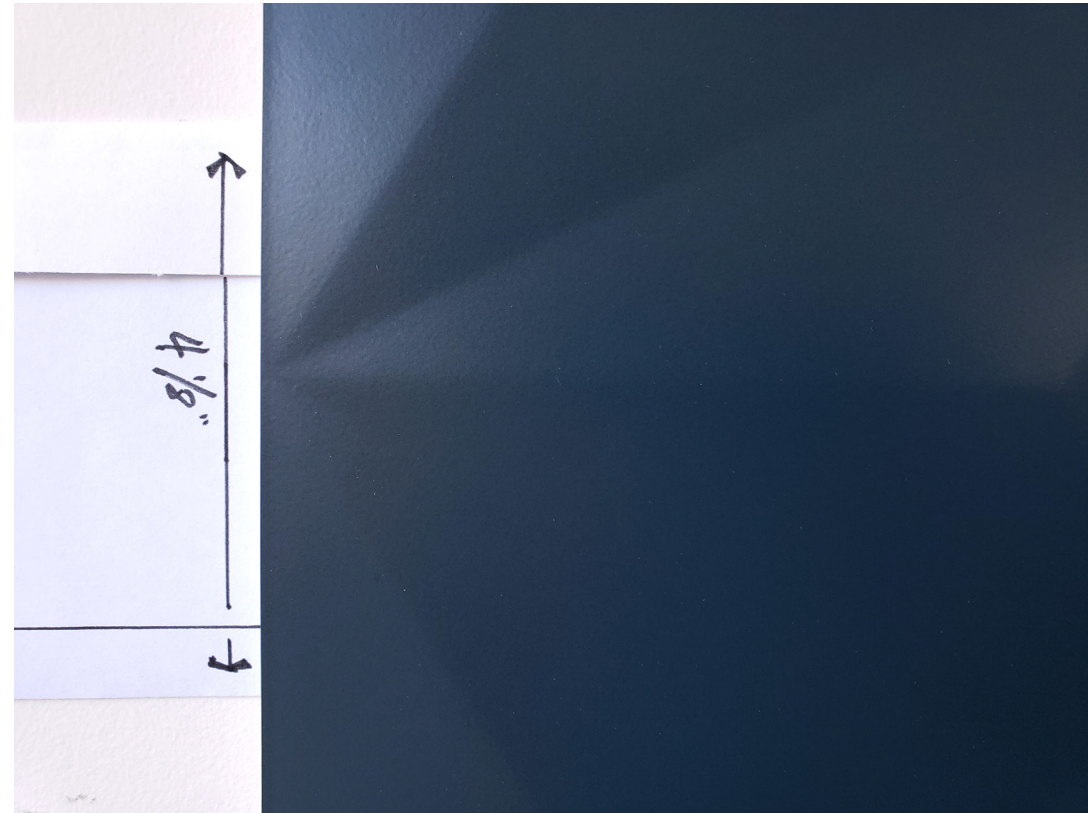

EXTERIOR MATERIALS
REFERENCE

Elemental Canvas, Daltile/American Olean
Classic Gray EC05, 12 x 24
\$3.19 / SF

Walker Zanger/ Marca Corona 4D
13"x 32, Deep Blue Matte
\$8.20 / SF (Walker Zanger)

APPROVED INTERIORS

OPTION A - CORONA BLUE TILE (APPROVED 8/15/2019)

EAST

SOUTH

NORTH
OPTION A - CORONA BLUE TILE

WEST

THIRD FLOOR

SECOND FLOOR

GROUND FLOOR

OPTION A (REVISED 7/12) - PHOTO REFERENCE

Marca Corona 4D | Deep Blue Matte | 13x32"

Elemental Canvas | Classic Gray | 12x24"

REFERENCE IMAGES